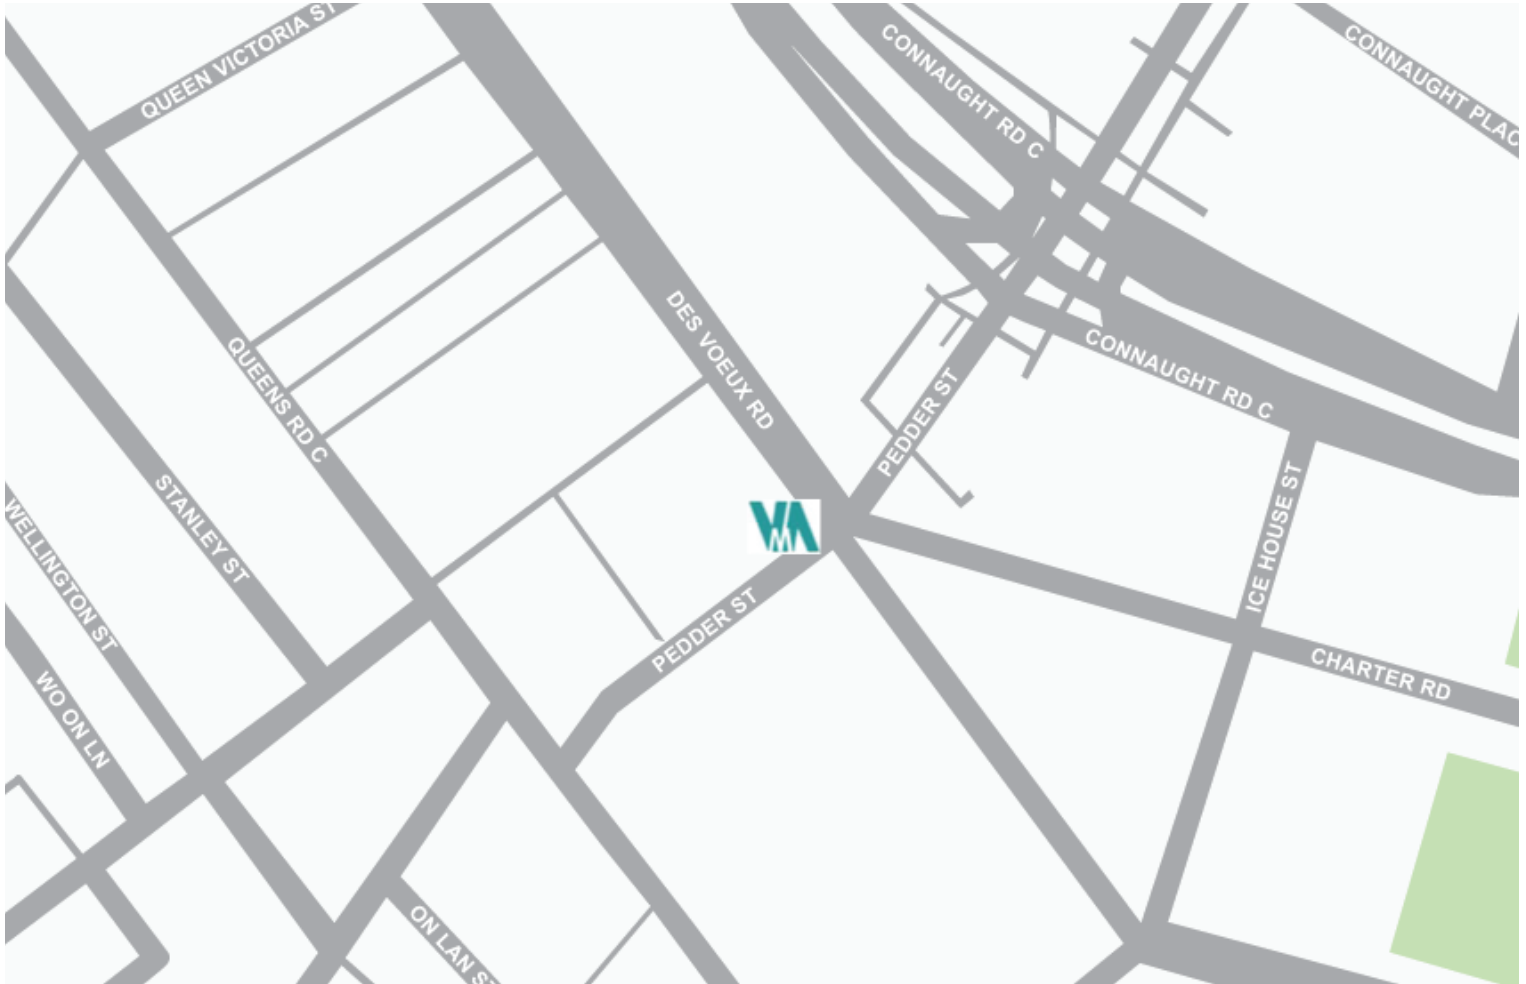

VMA
GROUP

Directions

VMA Group and VMA Interim Performers, Hong Kong

Wheelock House Level 18, 20 Pedder Street, Central, Hong Kong

T: +(852) 5808 2526 E: mail@vmagroup.com